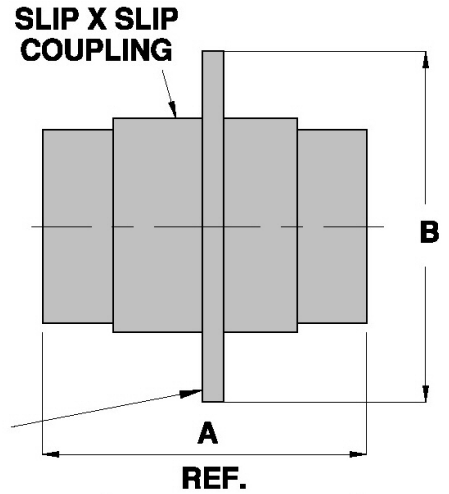

PVC Water Stops

3/4" - 3"

**3/8" THICK
SQUARE PVC SHEET**

4" - 14"

PVC WELD BOTH SIDES

Size	Part Number	A	B
3/4	17075NLF80	2 1/8	6
1	17001NLF80	2 3/8	6
1 1/2	17015NLF80	3	6
2	17002NLF80	3 1/8	6
2 1/2	17002NLF80	3 3/4	6
3	17003NLF80	4	8
4	17004NLF80	4 3/4	10
6	17006NLF80	6 3/8	12
8	17008NLF80	9 5/8	16
10	17010NLF80	14 1/2	20
12	17012NLF80	16 3/4	22
14	17014NLF80	19 1/2	24

Dimensions shown are for reference and may vary.
All dimensions are in inches.