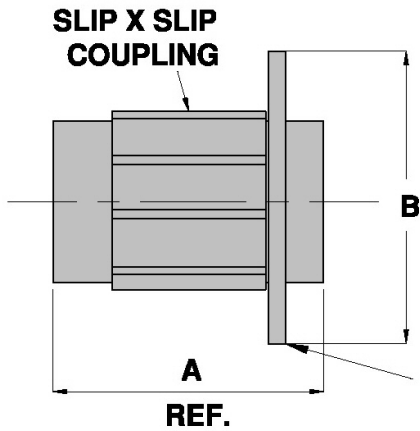

PVC Water Stops

3/4" - 3"

**3/8" THICK
SQUARE PVC SHEET**

4" - 14"

PVC WELD BOTH SIDES

Size	Part Number	A	B
3/4	17075NLF80	2 1/8	6
1	17001NLF80	2 3/8	6
1 1/2	17015NLF80	3	6
2	17002NLF80	3 1/8	6
2 1/2	17002NLF80	3 3/4	6
3	17003NLF80	4	8
4	17004NLF80	4 3/4	10
6	17006NLF80	6 3/8	12
8	17008NLF80	9 5/8	16
10	17010NLF80	14 1/2	20
12	17012NLF80	16 3/4	22
14	17014NLF80	19 1/2	24

Dimensions shown are for reference and may vary.
All dimensions are in inches.