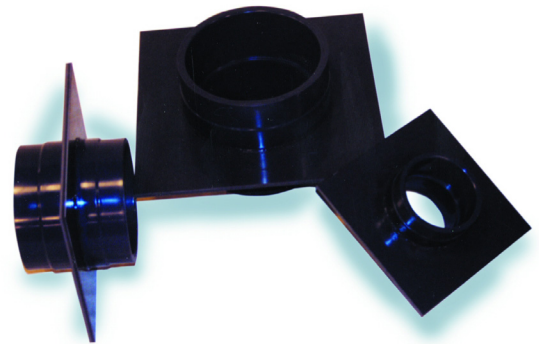

PVC Water Stops

3/4" - 3"

**3/8" THICK
SQUARE PVC SHEET**

4" - 14"

PVC WELD BOTH SIDES

Size	Part Number	A	B
3/4	17075NLF80	2 1/8	6
1	17001NLF80	2 3/8	6
1 1/2	17015NLF80	3	6
2	17002NLF80	3 1/8	6
2 1/2	17002NLF80	3 3/4	6
3	17003NLF80	4	8
4	17004NLF80	4 3/4	10
6	17006NLF80	6 3/8	12
8	17008NLF80	9 5/8	16
10	17010NLF80	14 1/2	20
12	17012NLF80	16 3/4	22
14	17014NLF80	19 1/2	24

Dimensions shown are for reference and may vary.
All dimensions are in inches.