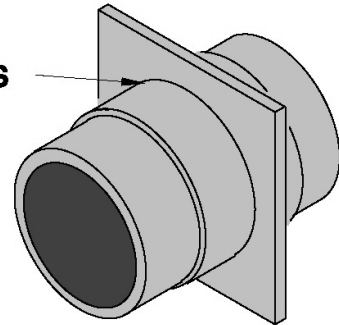

PVC Water Stops

3/4" - 3"

**3/8" THICK
SQUARE PVC SHEET**

4" - 14"

PVC WELD BOTH SIDES

Size	Part Number	A	B
3/4	17075NLF80	2 1/8	6
1	17001NLF80	2 3/8	6
1 1/2	17015NLF80	3	6
2	17002NLF80	3 1/8	6
2 1/2	17002NLF80	3 3/4	6
3	17003NLF80	4	8
4	17004NLF80	4 3/4	10
6	17006NLF80	6 3/8	12
8	17008NLF80	9 5/8	16
10	17010NLF80	14 1/2	20
12	17012NLF80	16 3/4	22
14	17014NLF80	19 1/2	24

Dimensions shown are for reference and may vary.
All dimensions are in inches.