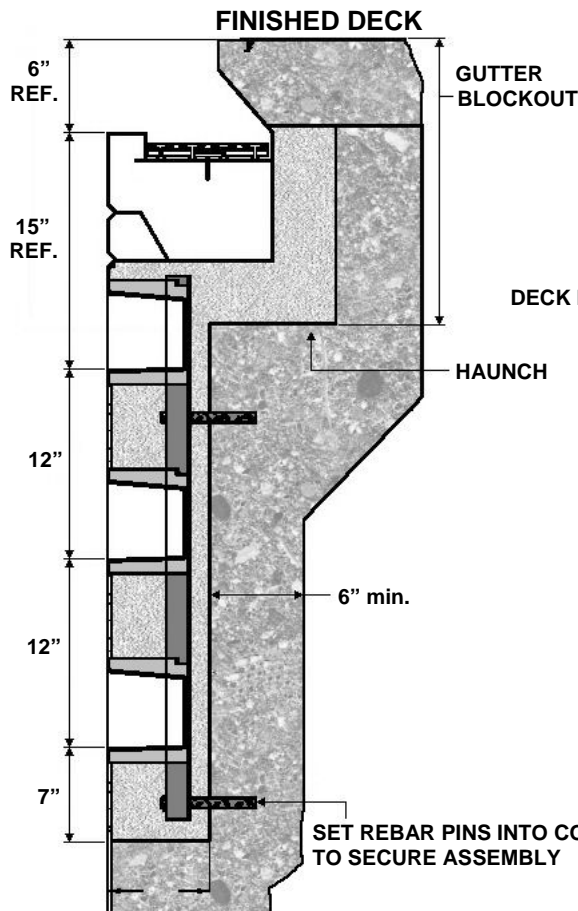

Part #	Description
1902STPSSR	RECESSED 2 STEP ASSEMBLY
1903STPSSR	RECESSED 3 STEP ASSEMBLY
1904STPSSR	RECESSED 4 STEP ASSEMBLY
1905STPSSR	RECESSED 5 STEP ASSEMBLY
1906STPSSR	RECESSED 6 STEP ASSEMBLY
175RECSTEP	STEP RECESSED NON FLANGED
190209S001	STEP RECESSED SINGLE FLANGED

**MATERIAL = 14 GA. T304 STAINLESS STEEL
AVAILABLE IN 14 GA. T316 STAINLESS STEEL**

Step Assemblies

PG-6-4
R-5/6/08