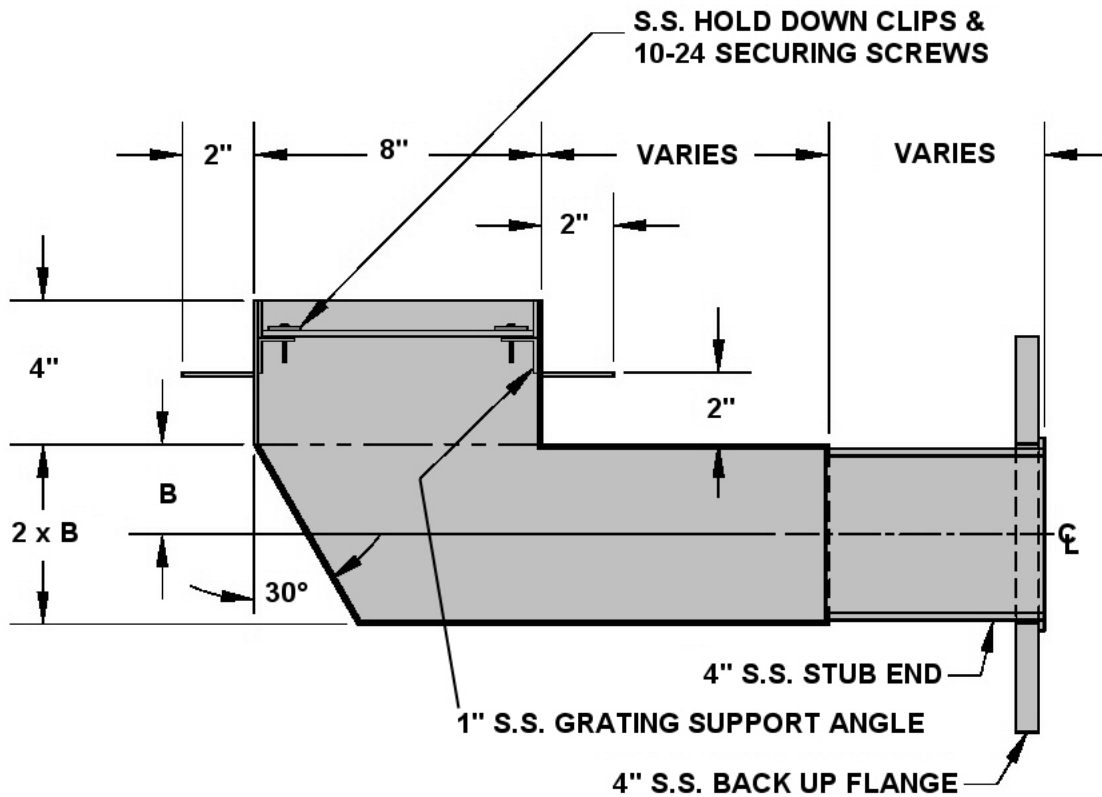

# Stainless Steel Gutter Drain Converters

For Use With Concrete Gutters

Connection	A	B
4	12	2 1/2
6	12	3 1/2
8	18	4 1/2
10	30	5 1/2
12	42	6 1/2

All dimensions are in inches.