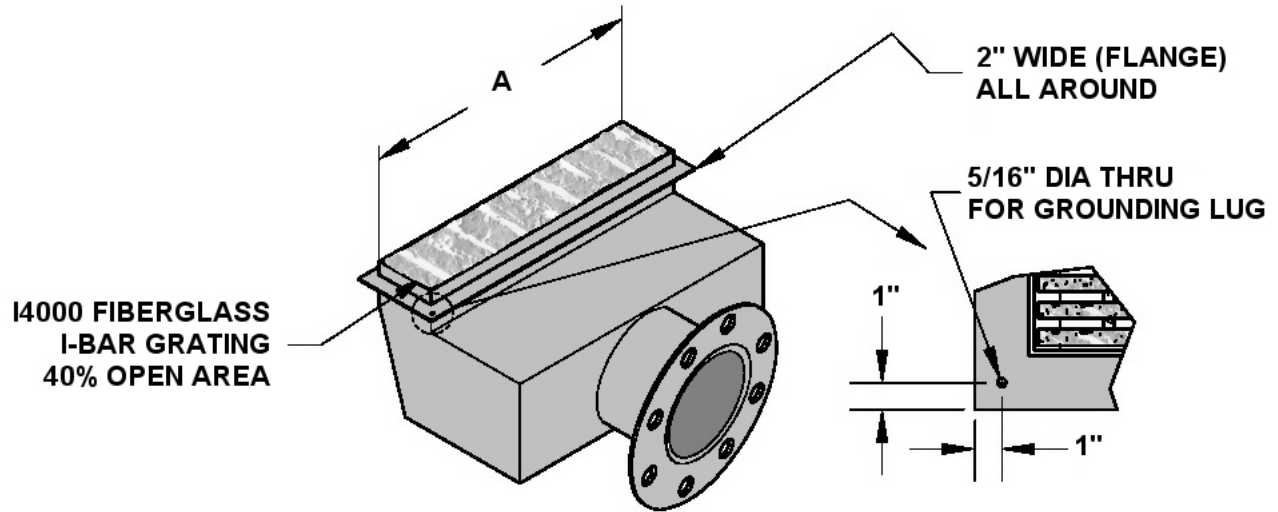

# Stainless Steel Gutter Drain Converters

For Use With Concrete Gutters

Connection	A	B
4	12	2 1/2
6	12	3 1/2
8	18	4 1/2
10	30	5 1/2
12	42	6 1/2

All dimensions are in inches.