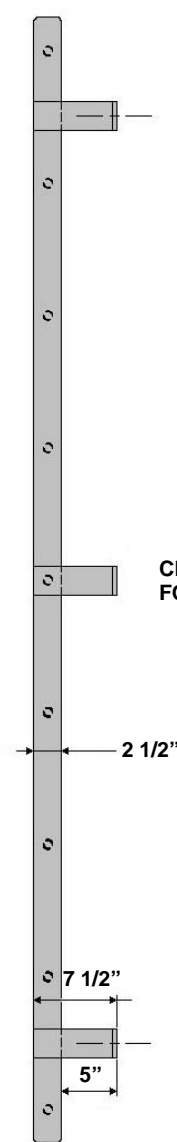

# Stainless Steel Surge Tank Ladders

CENTER MOUNTING BRACKETS FOR LADDERS OVER 78" LONG

LADDER RAILS AND BRACKETS ARE 1/4" THICK  
 LADDER RUNGS ARE 3/4" SOLID ROD  
 1/2" S.S. MOUNTING HARDWARE NOT INCLUDED

Part # 160SSTL02R	LADDER SURGE TANK 2 RUNG
Part # 160SSTL03R	LADDER SURGE TANK 3 RUNG
Part # 160SSTL04R	LADDER SURGE TANK 4 RUNG
Part # 160SSTL05R	LADDER SURGE TANK 5 RUNG
Part # 160SSTL06R	LADDER SURGE TANK 6 RUNG
Part # 160SSTL07R	LADDER SURGE TANK 7 RUNG
Part # 160SSTL08R	LADDER SURGE TANK 8 RUNG
Part # 160SSTL09R	LADDER SURGE TANK 9 RUNG
Part # 160SSTL10R	LADDER SURGE TANK 10 RUNG
Part # 160SSTL11R	LADDER SURGE TANK 11 RUNG
Part # 160SSTL12R	LADDER SURGE TANK 12 RUNG
Part # 160SSTL13R	LADDER SURGE TANK 13 RUNG
Part # 160SSTL14R	LADDER SURGE TANK 14 RUNG