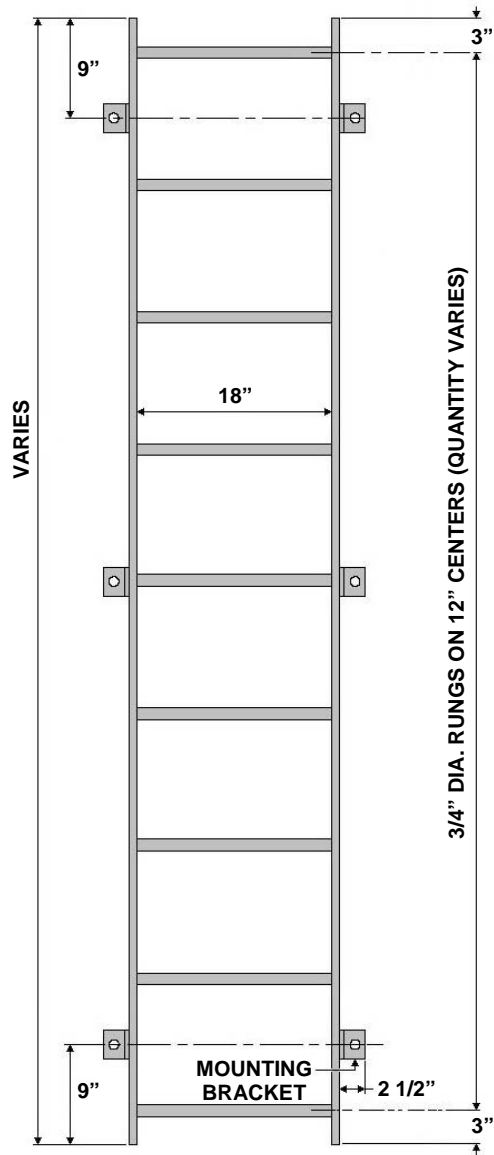

# Stainless Steel Surge Tank Ladders

CENTER MOUNTING BRACKETS FOR LADDERS OVER 78" LONG

LADDER RAILS AND BRACKETS ARE 1/4" THICK  
 LADDER RUNGS ARE 3/4" SOLID ROD  
 1/2" S.S. MOUNTING HARDWARE NOT INCLUDED

Part # 160SSTL02R	LADDER SURGE TANK 2 RUNG
Part # 160SSTL03R	LADDER SURGE TANK 3 RUNG
Part # 160SSTL04R	LADDER SURGE TANK 4 RUNG
Part # 160SSTL05R	LADDER SURGE TANK 5 RUNG
Part # 160SSTL06R	LADDER SURGE TANK 6 RUNG
Part # 160SSTL07R	LADDER SURGE TANK 7 RUNG
Part # 160SSTL08R	LADDER SURGE TANK 8 RUNG
Part # 160SSTL09R	LADDER SURGE TANK 9 RUNG
Part # 160SSTL10R	LADDER SURGE TANK 10 RUNG
Part # 160SSTL11R	LADDER SURGE TANK 11 RUNG
Part # 160SSTL12R	LADDER SURGE TANK 12 RUNG
Part # 160SSTL13R	LADDER SURGE TANK 13 RUNG
Part # 160SSTL14R	LADDER SURGE TANK 14 RUNG