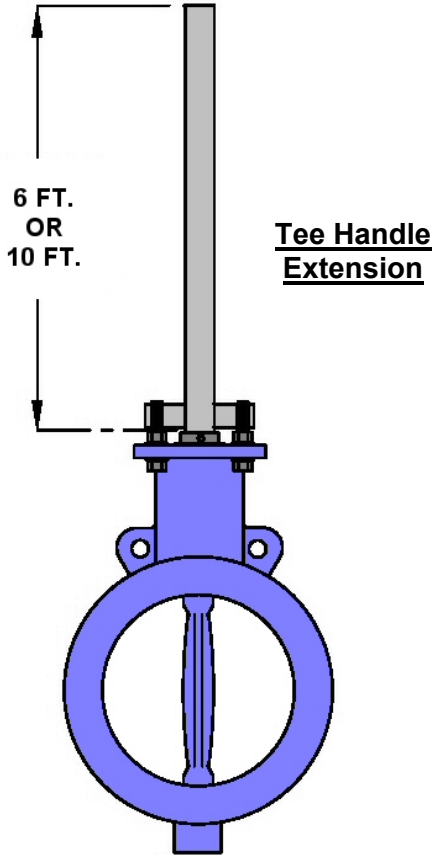

Stainless Steel Valve Extensions

Valve Indicated On Separate Page

Remote Operated Extension

Valve Size	Extension number 6 ft. long	Extension number 10 ft. long
2	514VLVEX03	514VLVEX03X
2 1/2	514VLVEX03	514VLVEX03X
3	514VLVEX03	514VLVEX03X
4	514VLVEX04	514VLVEX04X
6	514VLVEX08	514VLVEX08X
8	514VLVEX08	514VLVEX08X
10	514VLVEX12	514VLVEX12X
12	514VLVEX12	514VLVEX12X

Valve Size	Extension Number 1 ft. - 6 ft. long	Extension number 7 ft. - 10 ft. long
2	514ROPEXT2	
2 1/2	514ROPEXT2	
3	514ROPEXT2	514ROPEXT2X
4	514ROPEXT4	514ROPEXT4X
6	514ROPEXT8	514ROPEXT8X
8	514ROPEXT8	514ROPEXT8X
10	514ROPEXT12	514ROPEXT12X
12	514ROPEXT12	514ROPEXT12X

Notes: Use 10" Extension # For 8" Viceroy Valves
All dimensions are in inches.

Suitable for buried operation
Valve and operator are not included.
Specify lever, gear, or electric operator.

R1 8/15/2006