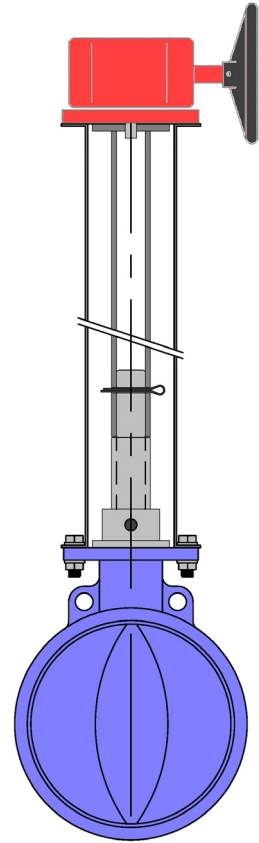

Stainless Steel Valve Extensions

Valve Indicated On Separate Page

Remote Operated Extension

Valve Size	Extension number 6 ft. long	Extension number 10 ft. long
2	514VLVEX03	514VLVEX03X
2 1/2	514VLVEX03	514VLVEX03X
3	514VLVEX03	514VLVEX03X
4	514VLVEX04	514VLVEX04X
6	514VLVEX08	514VLVEX08X
8	514VLVEX08	514VLVEX08X
10	514VLVEX12	514VLVEX12X
12	514VLVEX12	514VLVEX12X

Valve Size	Extension Number 1 ft. - 6 ft. long	Extension number 7 ft. - 10 ft. long
2	514ROPEXT2	
2 1/2	514ROPEXT2	
3	514ROPEXT2	514ROPEXT2X
4	514ROPEXT4	514ROPEXT4X
6	514ROPEXT8	514ROPEXT8X
8	514ROPEXT8	514ROPEXT8X
10	514ROPEXT12	514ROPEXT12X
12	514ROPEXT12	514ROPEXT12X

Notes: Use 10" Extension # For 8" Viceroy Valves
All dimensions are in inches.

Suitable for buried operation
Valve and operator are not included.
Specify lever, gear, or electric operator.

R1 8/15/2006