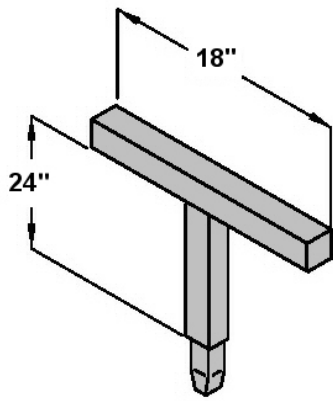

Stainless Steel Valve Extensions

Valve Indicated On Separate Page

Remote Operated Extension

Valve Size	Extension number 6 ft. long	Extension number 10 ft. long
2	514VLVEX03	514VLVEX03X
2 1/2	514VLVEX03	514VLVEX03X
3	514VLVEX03	514VLVEX03X
4	514VLVEX04	514VLVEX04X
6	514VLVEX08	514VLVEX08X
8	514VLVEX08	514VLVEX08X
10	514VLVEX12	514VLVEX12X
12	514VLVEX12	514VLVEX12X

Valve Size	Extension Number 1 ft. - 6 ft. long	Extension number 7 ft. - 10 ft. long
2	514ROPEXT2	
2 1/2	514ROPEXT2	
3	514ROPEXT2	514ROPEXT2X
4	514ROPEXT4	514ROPEXT4X
6	514ROPEXT8	514ROPEXT8X
8	514ROPEXT8	514ROPEXT8X
10	514ROPEXT12	514ROPEXT12X
12	514ROPEXT12	514ROPEXT12X

Notes: Use 10" Extension # For 8" Viceroy Valves
All dimensions are in inches.

Suitable for buried operation
Valve and operator are not included.
Specify lever, gear, or electric operator.

R1 8/15/2006